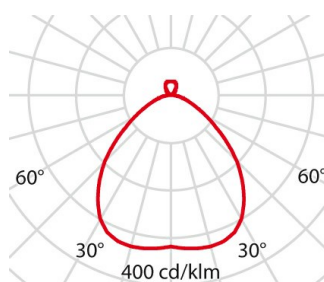

Photometric data